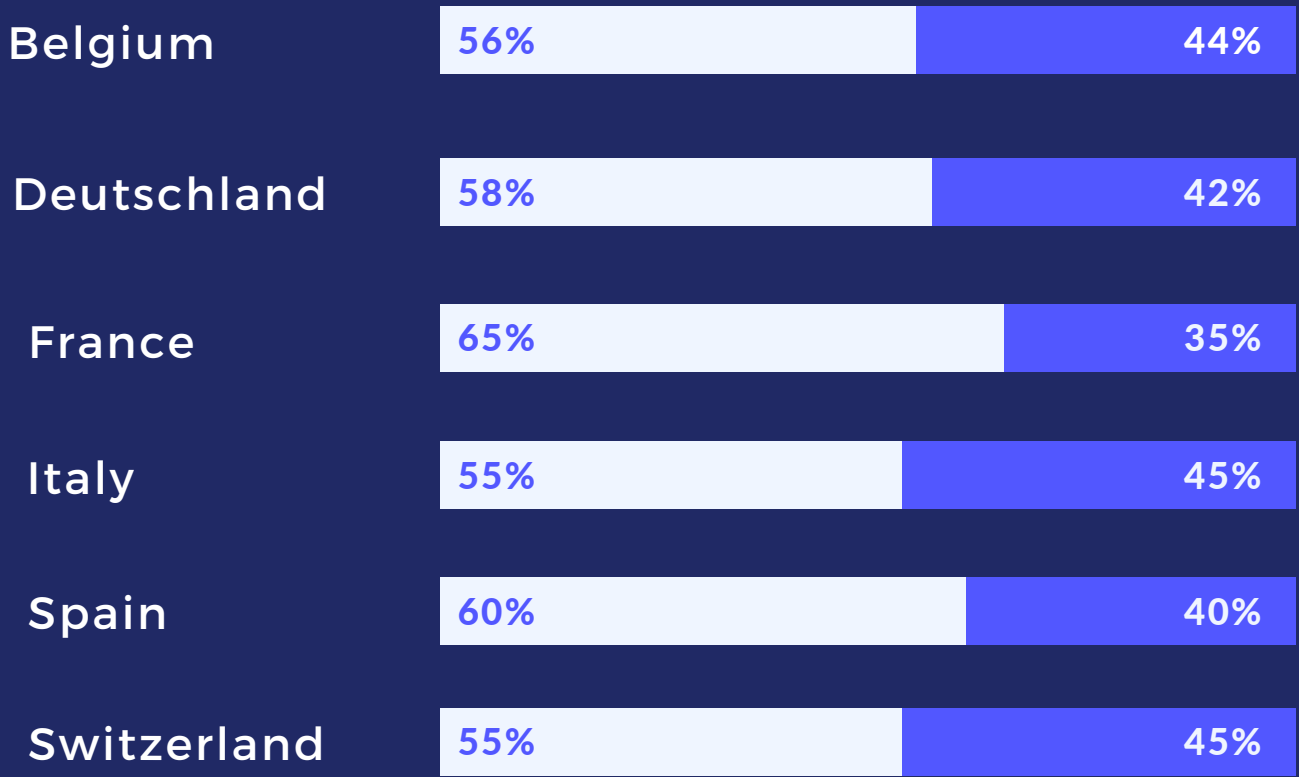

DISTRIBUTION OF EMPLOYEES IN LEFAC.COM BY GENDER

MARKETING

Marketing Director/Manager lefac.com Western Europe

Multi-country general trend

Digital Marketing lefac.com Western Europe

Multi-country general trend

DISTRIBUTION OF EMPLOYEES IN LEFAC.COM BY GENDER

COMMUNICATION

Public Relations Director/Manager lefac.com Western Europe

Multi-country general trend

Communication Director/Manager lefac.com Western Europe

Multi-country general trend

DISTRIBUTION OF EMPLOYEES IN LEFAC.COM BY GENDER

AGENCIES

CEO-GENERAL MANAGER

Multi-country general trend

ADVERTISERS

Multi-country general trend