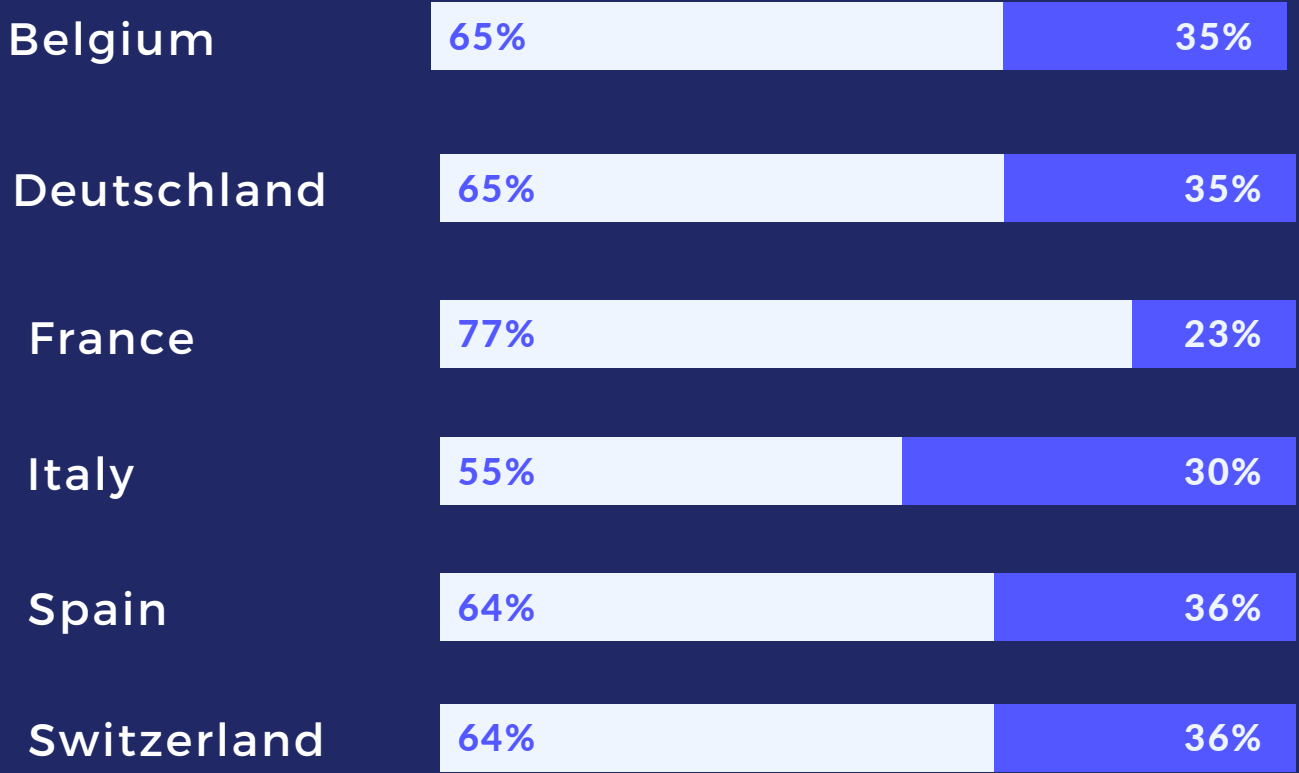

DISTRIBUTION OF EMPLOYEES IN LEFAC.COM BY GENDER

MARKETING

Marketing Director/Manager lefac.com Western Europe

Multi-country general trend

Digital Marketing lefac.com Western Europe

Multi-country general trend

DISTRIBUTION OF EMPLOYEES IN LEFAC.COM BY GENDER

COMMUNICATION

Public Relations Director/Manager lefac.com Western Europe

Multi-country general trend

Communication Director/Manager lefac.com Western Europe

Multi-country general trend

DISTRIBUTION OF EMPLOYEES IN LEFAC.COM BY GENDER

AGENCIES

CEO-GENERAL MANAGER

Multi-country general trend

ADVERTISERS

Multi-country general trend